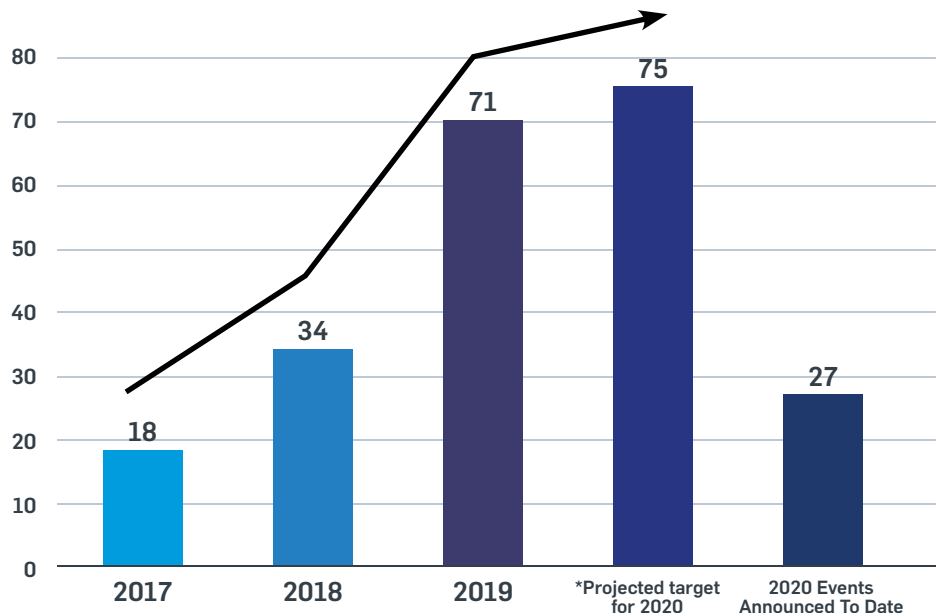

BRICKLIVE EVENTS